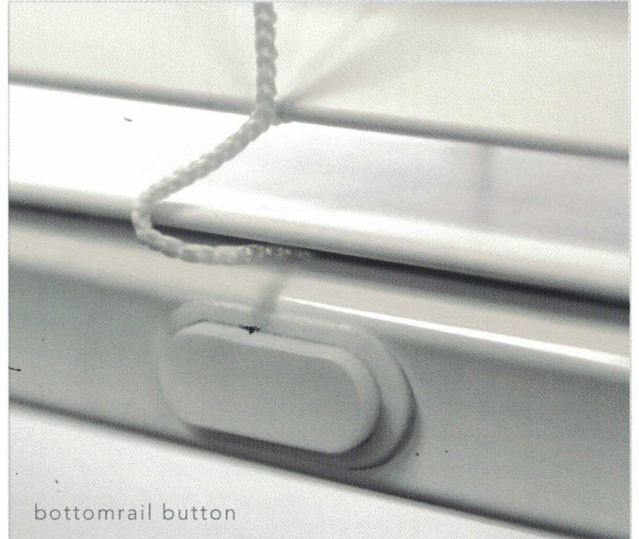

# INTRODUCING LIFT & LOCK™ CORDLESS

2" HORIZONTAL BLINDS | WOOD, FAUX WOOD & ALUMINUM BLINDS

bottomrail button

leveling adjustment  
located in headrail

## features & benefits

new patented lift system featuring designer bottomrail

press the bottomrail button to easily lift or lower the shade,  
then release the button to lock in position

easy leveling adjustment in headrail

eliminates dangling cords for Enhanced Safety

available for all 2" wood, faux wood and aluminum blinds