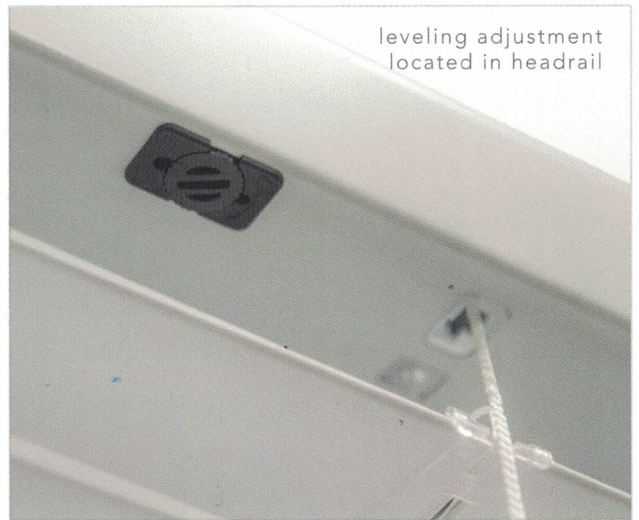

# INTRODUCING LIFT & LOCK™ CORDLESS

2" HORIZONTAL BLINDS | WOOD, FAUX WOOD & ALUMINUM BLINDS

bottomrail button

leveling adjustment  
located in headrail

## features & benefits

new patented lift system featuring designer bottomrail

press the bottomrail button to easily lift or lower the shade,  
then release the button to lock in position

easy leveling adjustment in headrail

eliminates dangling cords for Enhanced Safety

available for all 2" wood, faux wood and aluminum blinds